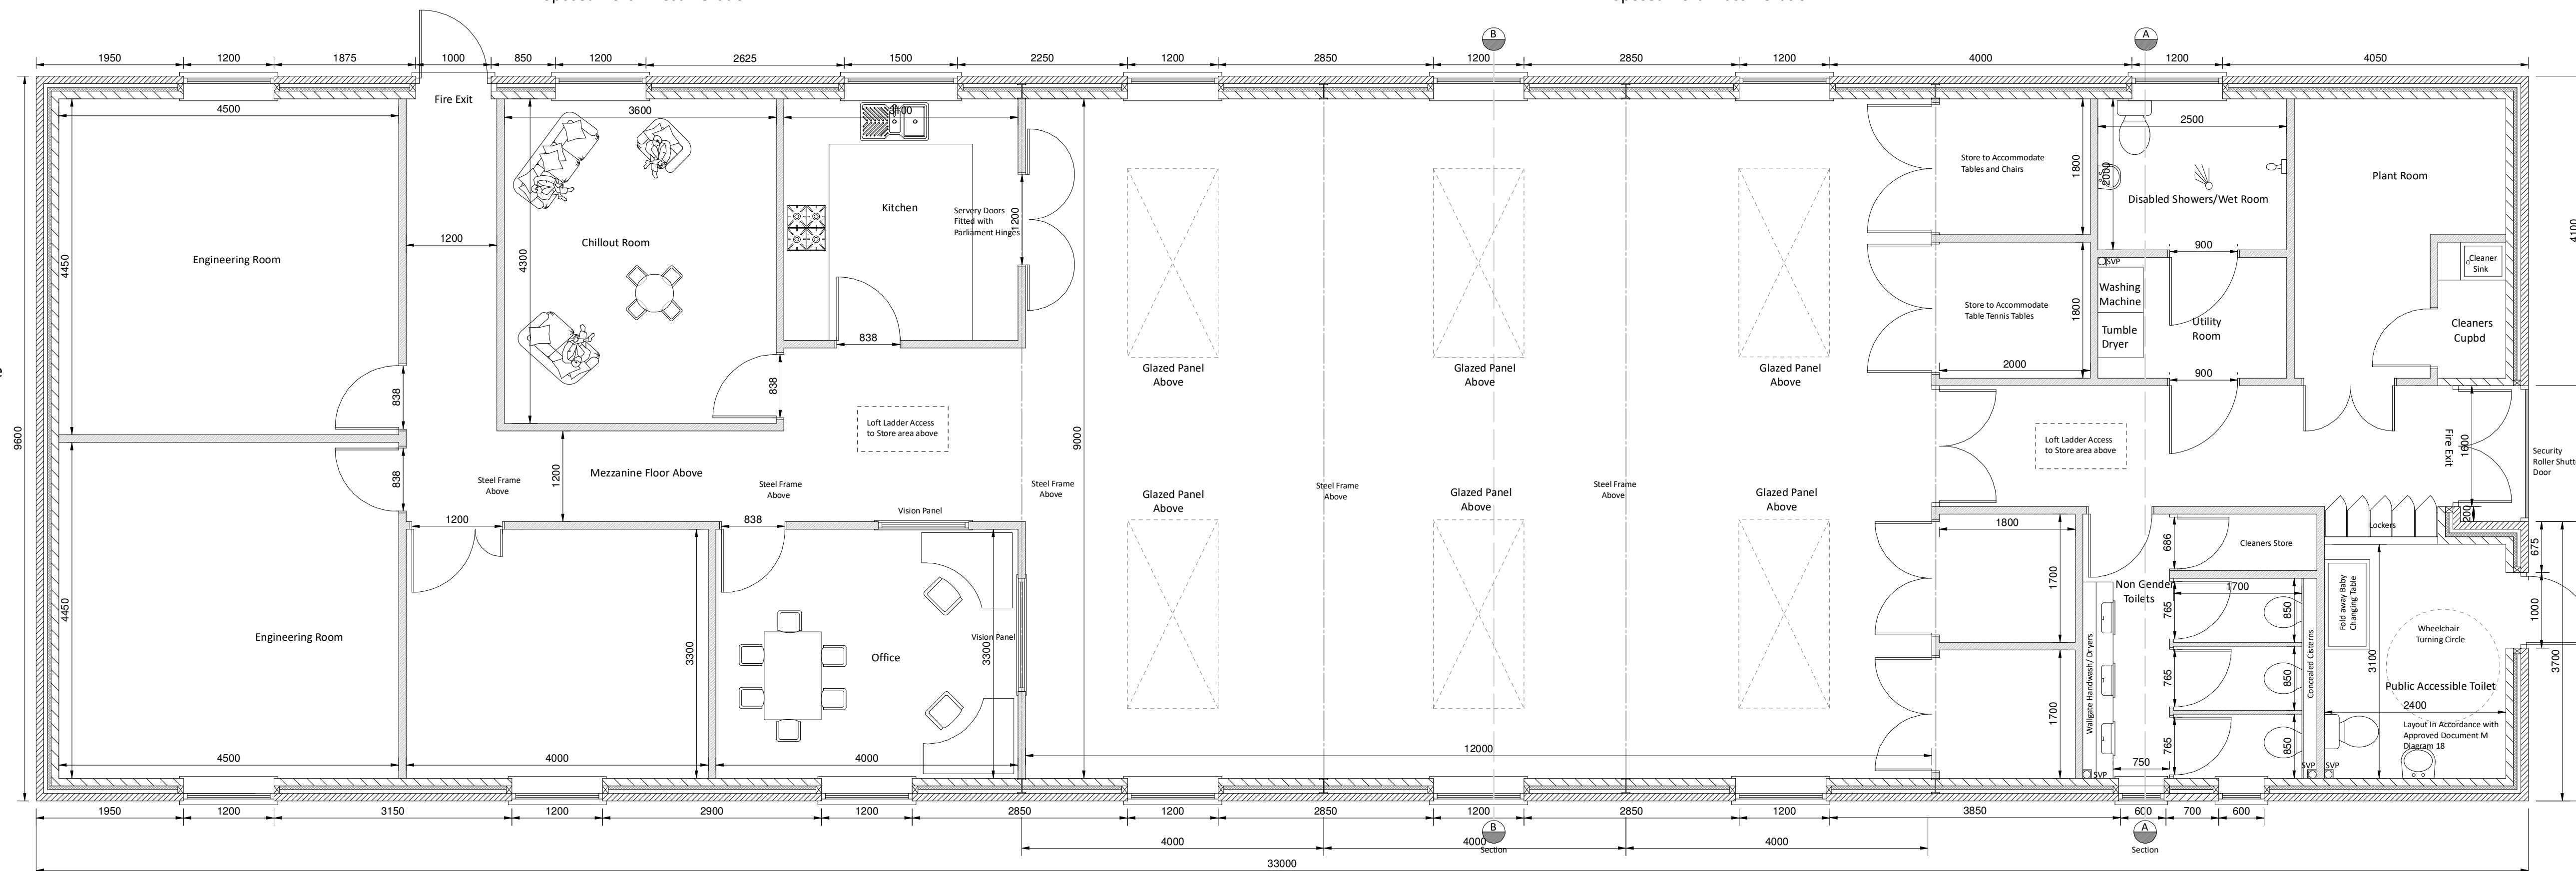

Proposed North West Elevation

Proposed North East Elevation

Layout at 1:50 Scale

Proposed Layout