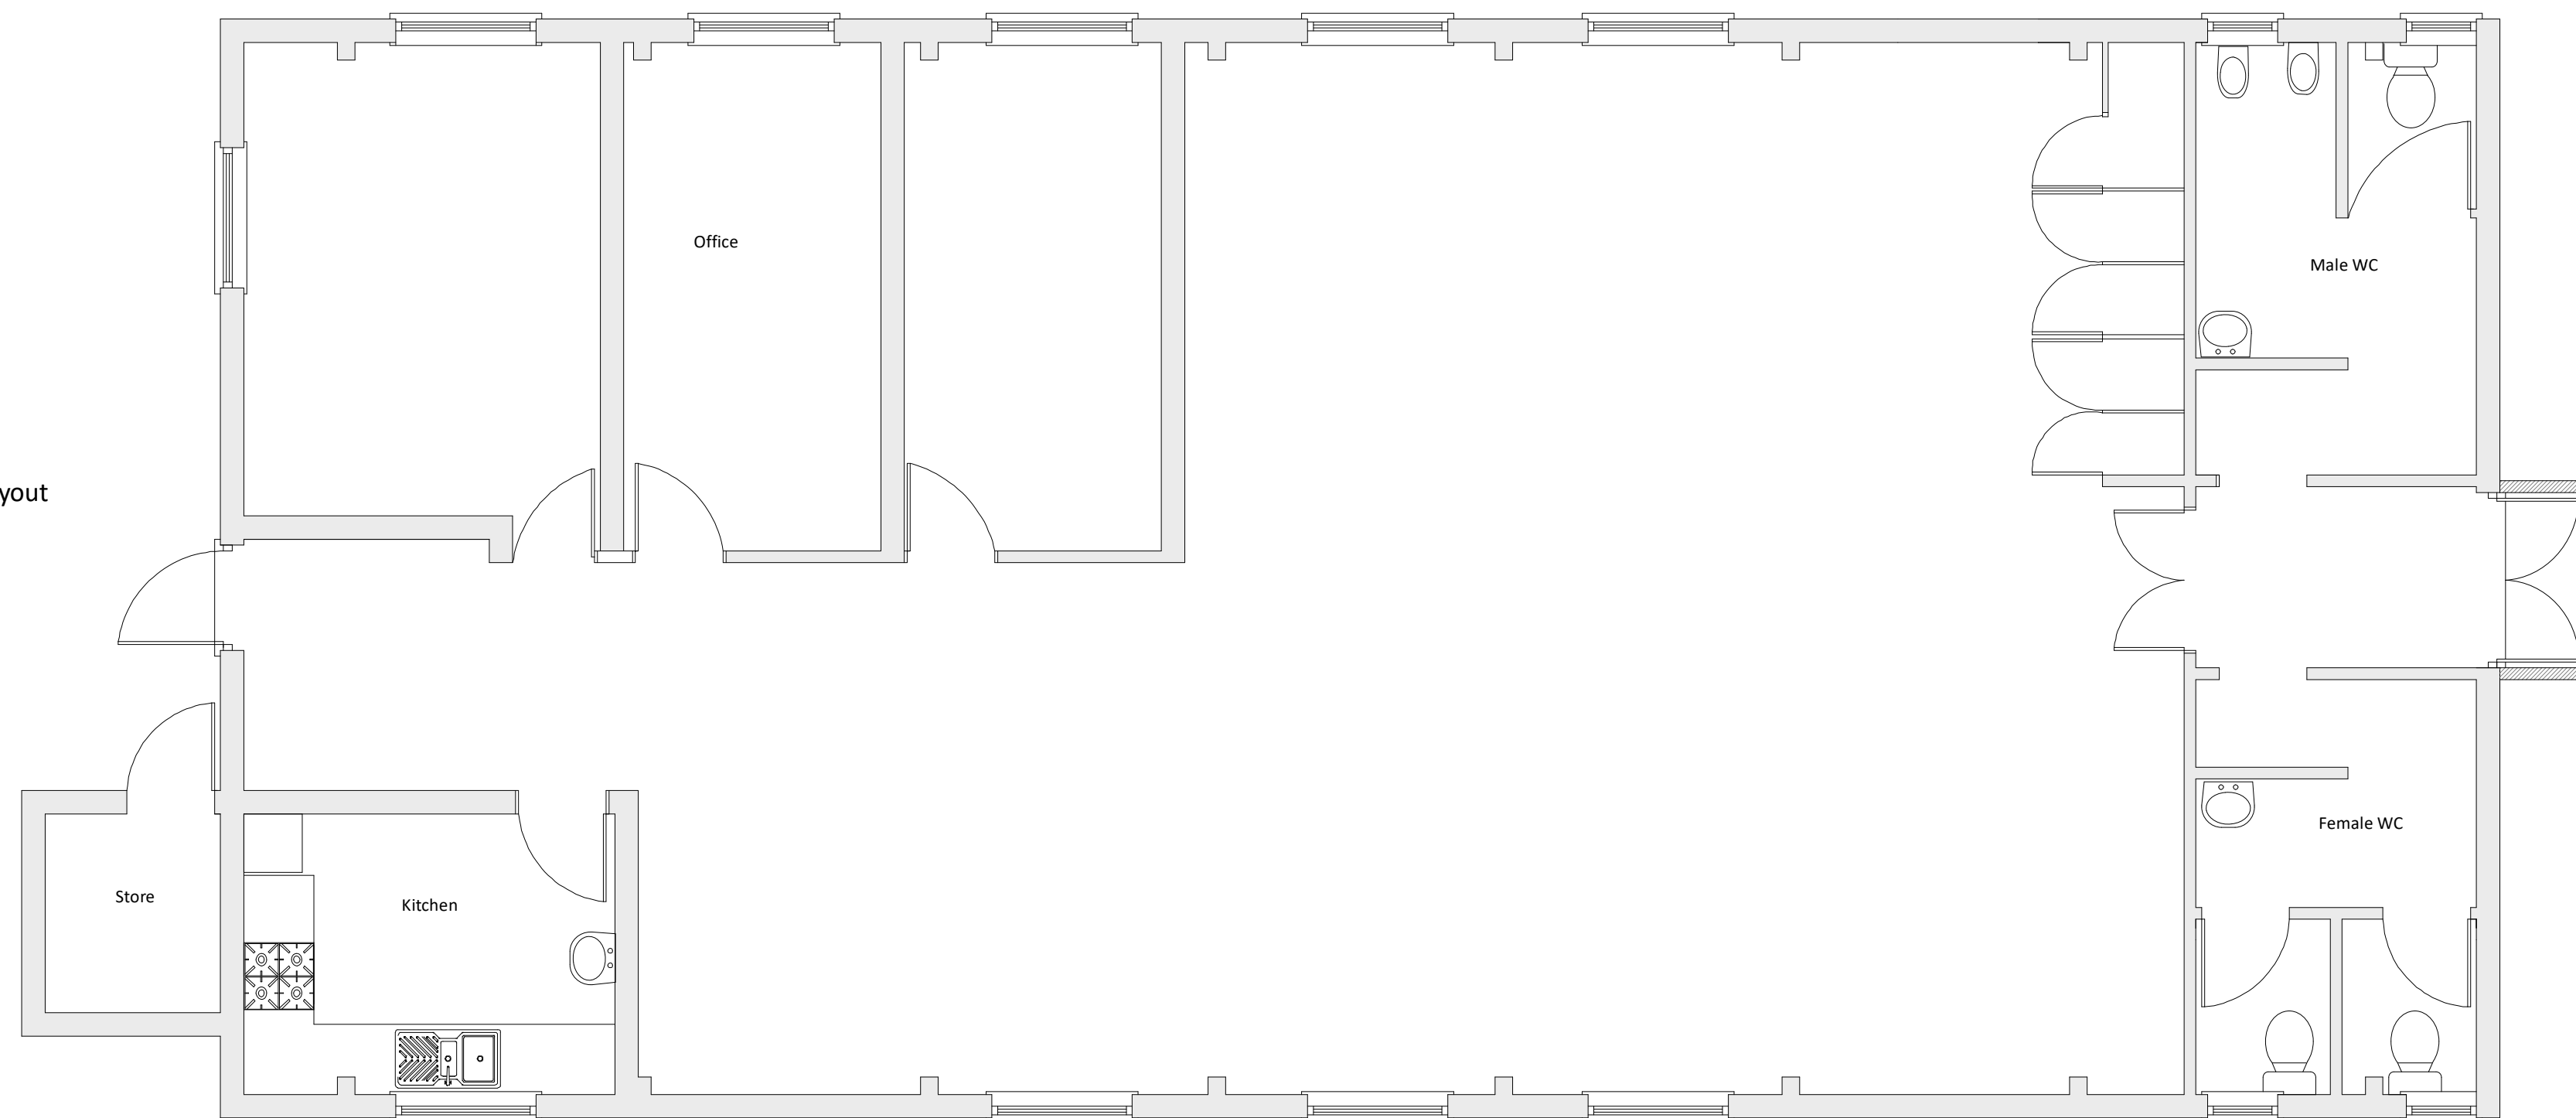

Existing Layout

Existing Layout