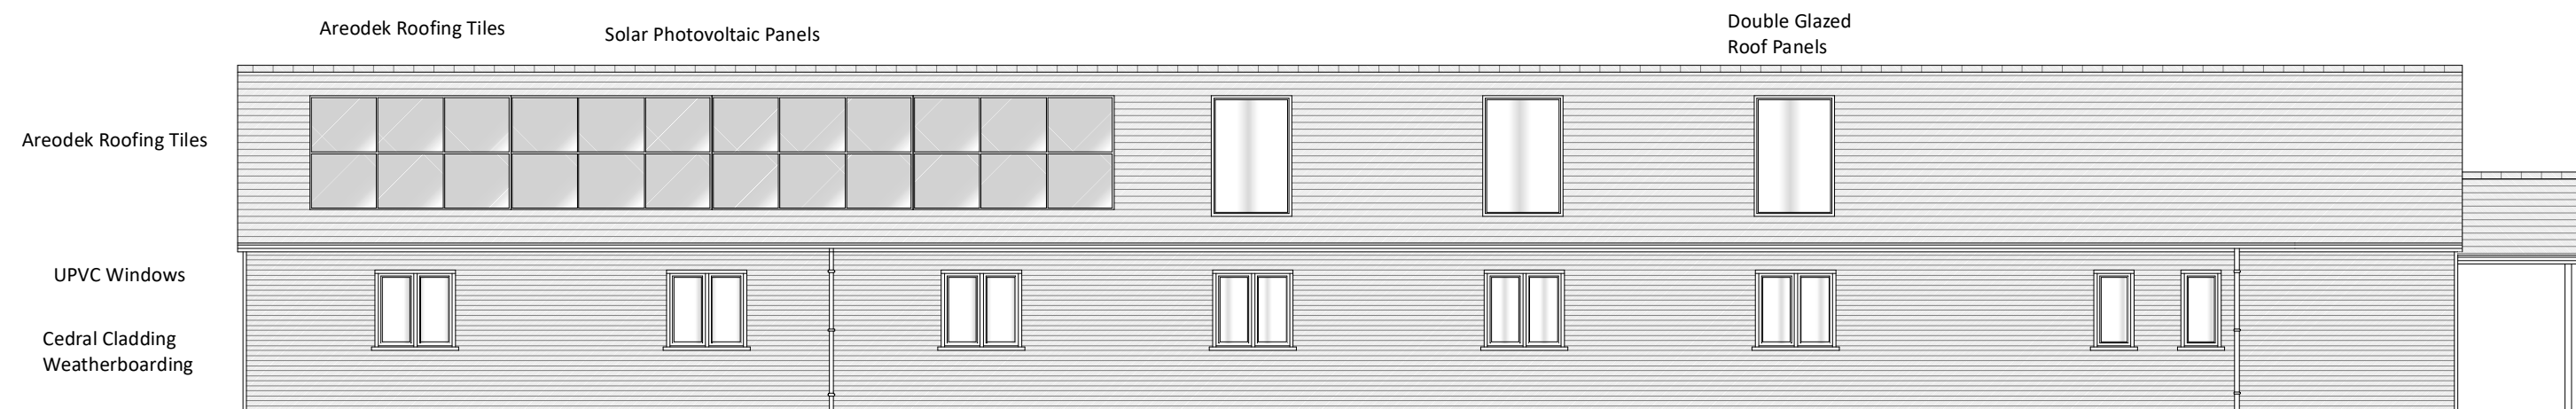

Proposed South West Elevation

Proposed South East Elevation

Proposed North West Elevation